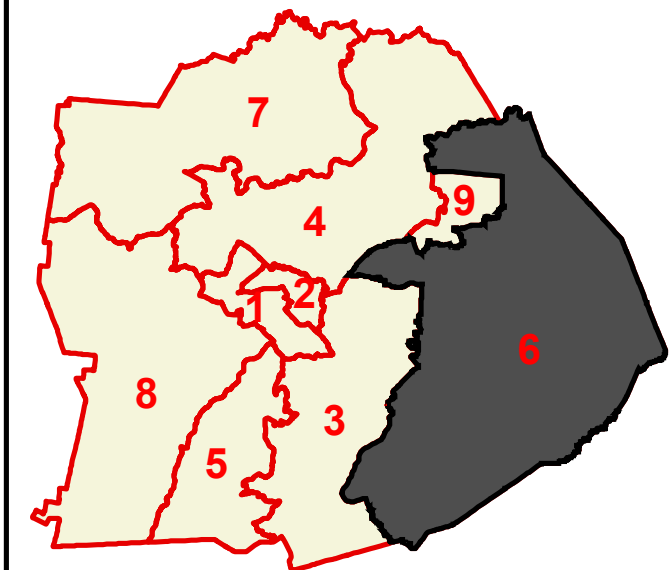

Cumberland County

County Commission District 6

- County Commission District
- Interstates
- U.S. Highway
- State Highway
- Local Roads
- Railroads
- Pipeline (Incomplete)
- Powerline (Incomplete)
- Stream
- Lakes / Rivers
- City, Town**
- NAME20_1**
- Crab Orchard
- Crossville
- Pleasant Hill
- County

This map is provided as a public service and is for informational purposes only. It is not an endorsement or approval by the Comptroller of the Treasury of any proposed district boundaries contained herein.