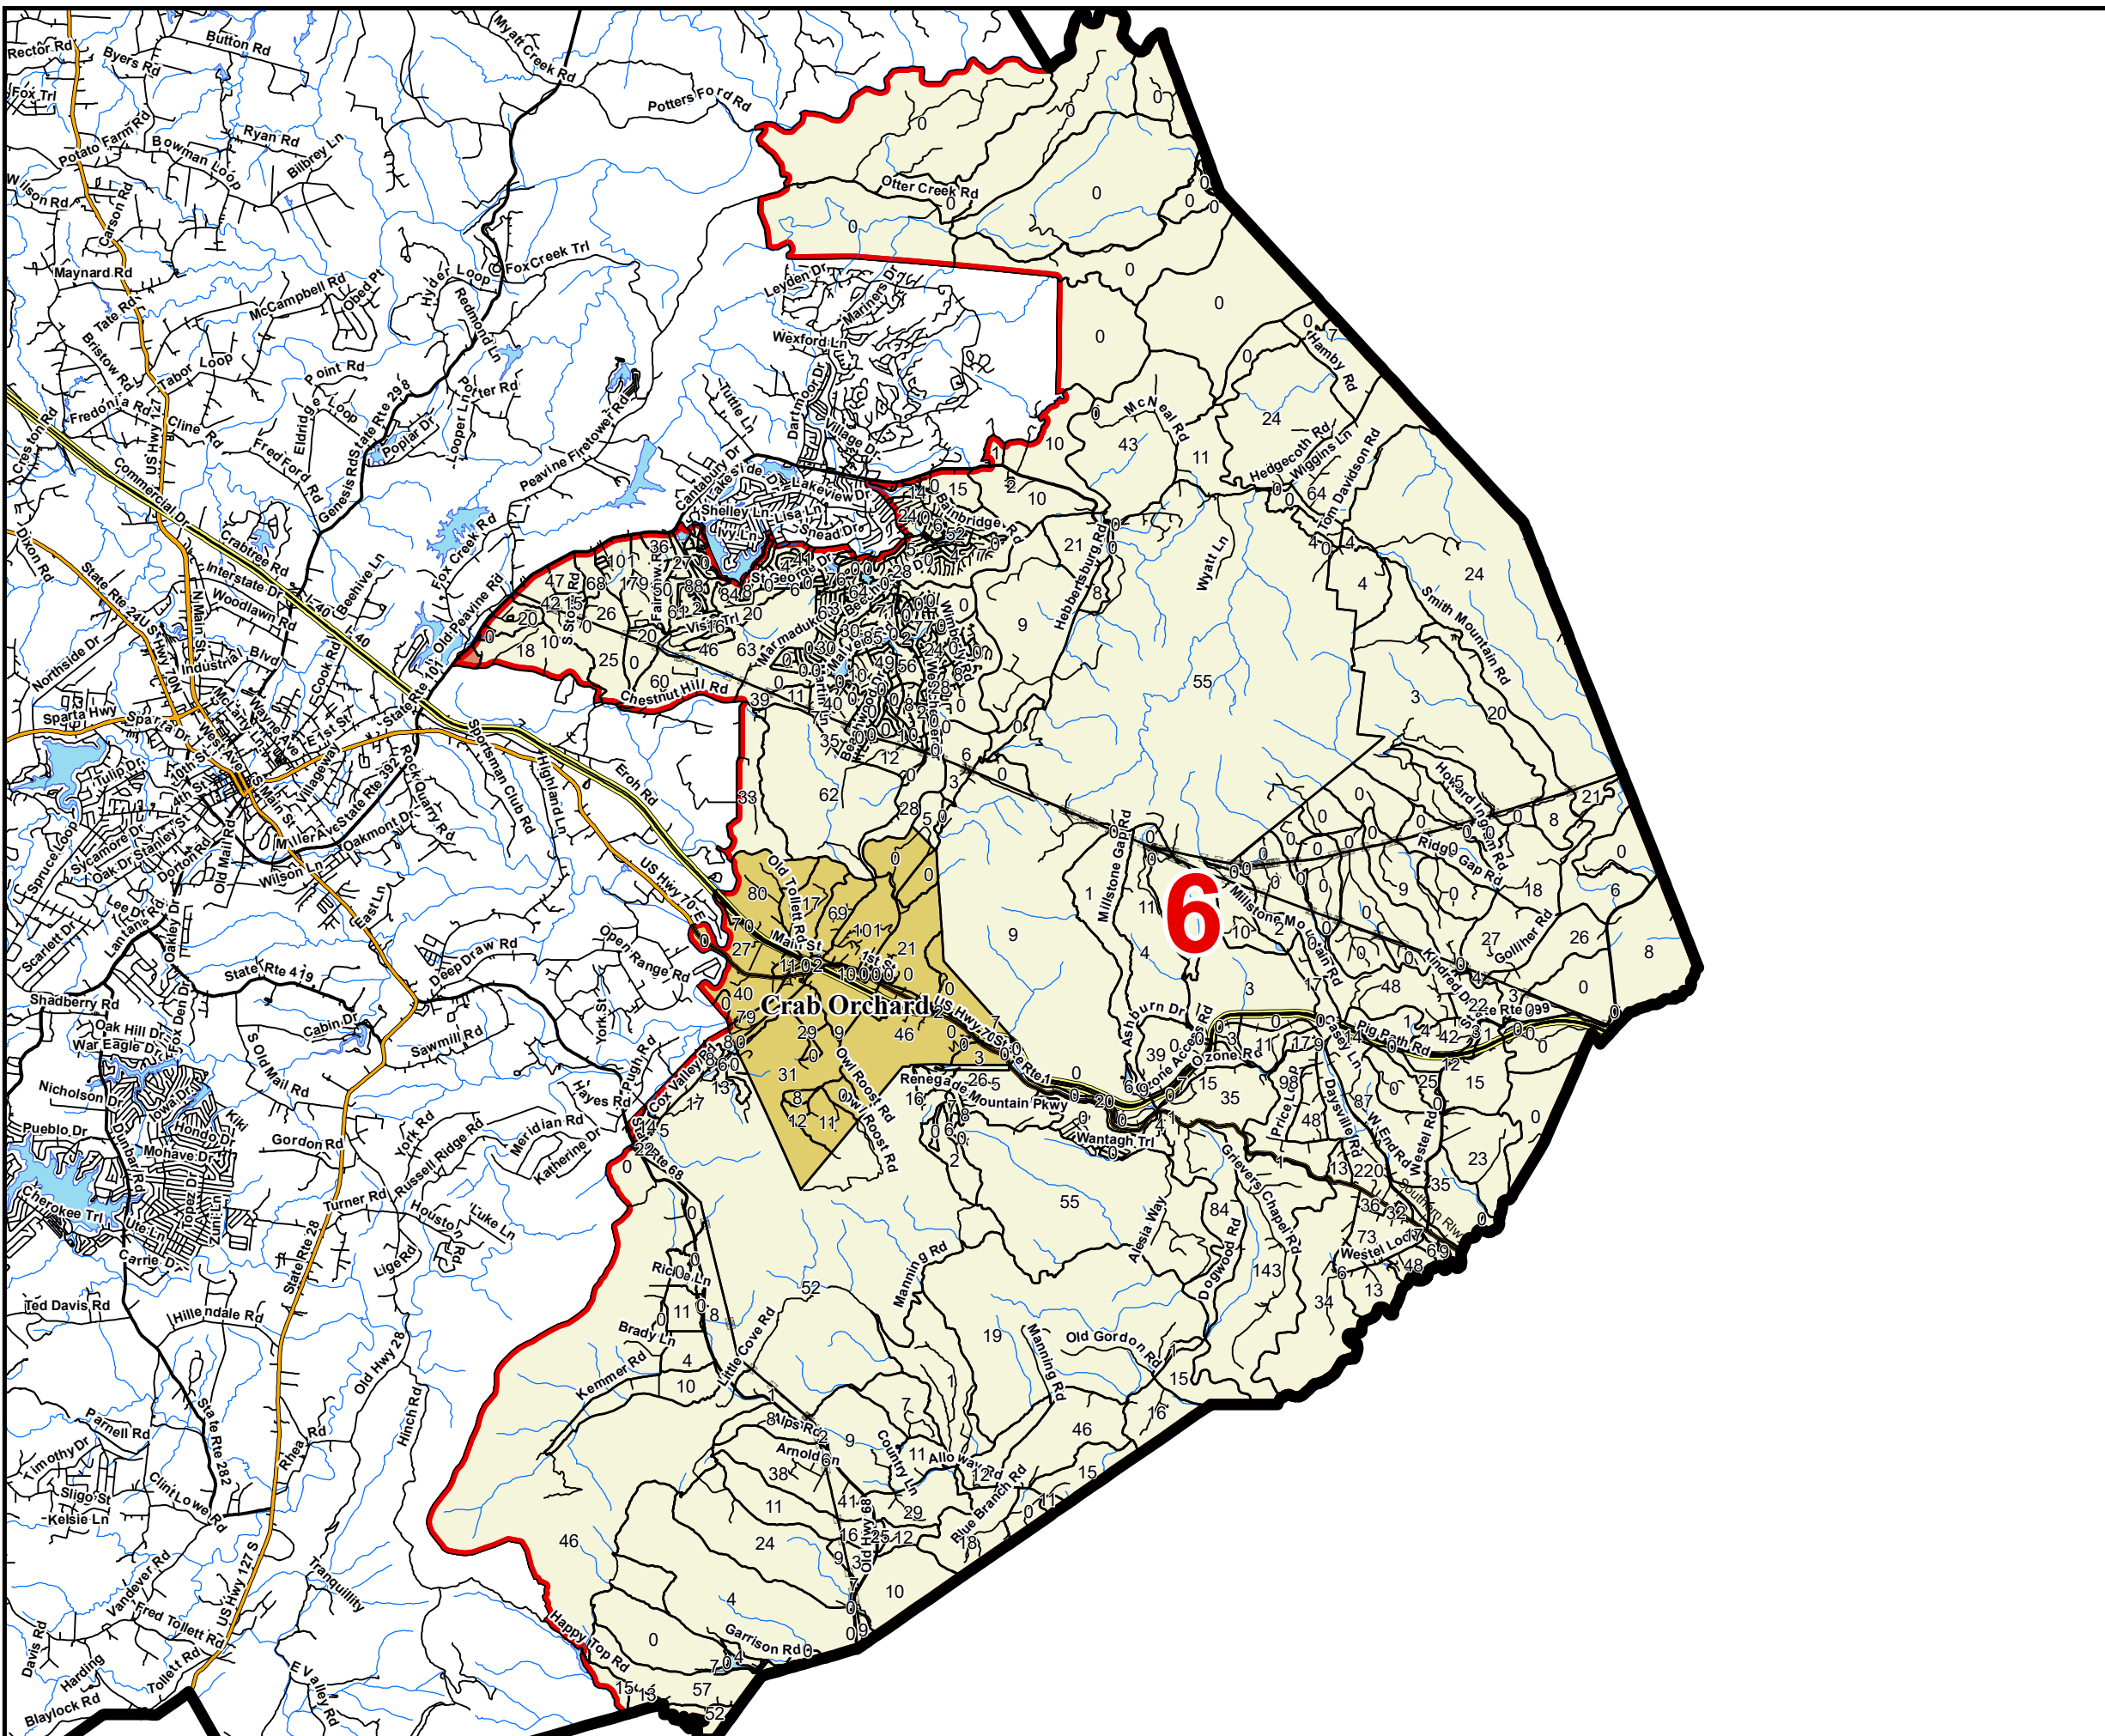

Cumberland County

County Commission District 6

- County Commission District
- Interstates
- U.S. Highway
- State Highway
- Local Roads
- Railroads
- Pipeline (Incomplete)
- Powerline (Incomplete)
- Stream
- Lakes / Rivers
- City, Town**
- NAME20_1**
- Crab Orchard
- Crossville
- Pleasant Hill
- County

This map is provided as a public service and is for informational purposes only. It is not an endorsement or approval by the Comptroller of the Treasury of any proposed district boundaries contained herein.